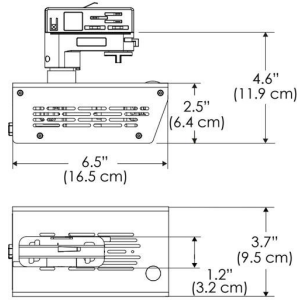

SPECIFICATIONS

Beam Angle	55°
Spectrum Type	AMZ : Plant Flourish & Growth
	TB : Coral Health & Growth
Control	Intensity (0% - 100%), CCT
LED Source	DiCon Dense Matrix LED
Power Draw	175W max
AC Input Voltage	100 - 240V AC, 60Hz
	100 - 277V AC (only CLP)
Cooling	Fan Cooled
Operating Temperature	32 - 104°F (0 - 40°C)
Fixture Weight	1.7lb (~0.8kg)
Power Supply Weight	1.6lb (~0.7kg)

MECHANICAL FIGURES

W500B-TOX/TON

PS

PSX

W500B-CLP

Mounting Bracket Dimensions ALL-CLP

*All -CLP configuration models come with standard DC cables of 6 inches and AC cables of 10 ft.

W500B-TEX

AMZ

Distance		3' (~0.9 m)	5' (~1.5 m)	10' (~3.0 m)
@4000K	fc	711	363	72
	lux	7647	3898	765
@6500K	fc	712	363	72
	lux	7659	3904	766
Beam Diameter		Ø 2.6' (0.8m)	Ø 4.3' (1.3m)	Ø 8.7' (2.6m)

TB

Distance		3' (~0.9 m)	5' (~1.5 m)	10' (~3.0 m)
@10000K	fc	443	159	42
	lux	4758	1711	450
@20000K	fc	105	41	20
	lux	1128	441	209
Beam Diameter		Ø 2.6' (0.8m)	Ø 4.3' (1.3m)	Ø 8.7' (2.6m)