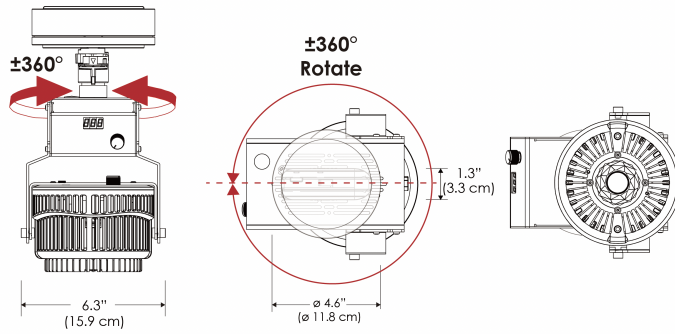

SPECIFICATIONS

Beam Angle	55°
Spectrum Type	AMZ : Plant Flourish & Growth
	TB : Coral Health & Growth
Control	Intensity (0% - 100%), CCT
LED Source	DiCon Dense Matrix LED
Power Draw	175W max
AC Input Voltage	100 - 240V AC, 60Hz
	100 - 277V AC (only CLP)
Cooling	Fan Cooled
Operating Temperature	32 - 104°F (0 - 40°C)
Fixture Weight	1.7lb (~0.8kg)
Power Supply Weight	1.6lb (~0.7kg)

MECHANICAL FIGURES

W500B-TOX/TON

PS

PSX

W500B-CLP

Mounting Bracket Dimensions ALL-CLP

*All -CLP configuration models come with standard DC cables of 6 inches and AC cables of 10 ft.

W500B-TEX

Legacy product

W500B-TG

Legacy product

MECHANICAL FIGURES

W500B-MPT

PSX

US

PHOTOMETRIC DATA

AMZ

Distance		3' (~0.9 m)	5' (~1.5 m)	10' (~3.0 m)
@4000K	fc	711	363	72
	lux	7647	3898	765
@6500K	fc	712	363	72
	lux	7659	3904	766
Beam Diameter		Ø 2.6' (0.8m)	Ø 4.3' (1.3m)	Ø 8.7' (2.6m)

TB

Distance		3' (~0.9 m)	5' (~1.5 m)	10' (~3.0 m)
@10000K	fc	443	159	42
	lux	4758	1711	450
@20000K	fc	105	41	20
	lux	1128	441	209
Beam Diameter		Ø 2.6' (0.8m)	Ø 4.3' (1.3m)	Ø 8.7' (2.6m)