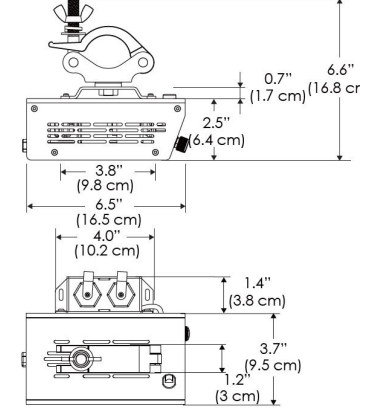

SPECIFICATIONS

Beam Angle	55°
Spectrum Type	AMZ : Plant Flourish & Growth
	TB : Coral Health & Growth
Control	Intensity (0% - 100%), CCT
LED Source	DiCon Dense Matrix LED
Power Draw	175W max
AC Input Voltage	100 - 240V AC, 60Hz
	100 - 277V AC (only CLP)
Cooling	Fan Cooled
Operating Temperature	32 - 104°F (0 - 40°C)
Fixture Weight	1.7lb (~0.8kg)
Power Supply Weight	1.6lb (~0.7kg)

MECHANICAL FIGURES

W500B-TOX/TON

PS

PSX

W500B-CLP

Mounting Bracket Dimensions ALL-CLP

*All -CLP configuration models come with standard DC cables of 6 inches and AC cables of 10 ft.

W500B-TEX

AMZ

Distance		3' (~0.9 m)	5' (~1.5 m)	10' (~3.0 m)
@4000K	fc	711	363	72
	lux	7647	3898	765
@6500K	fc	712	363	72
	lux	7659	3904	766
Beam Diameter		Ø 2.6' (0.8m)	Ø 4.3' (1.3m)	Ø 8.7' (2.6m)

TB

Distance		3' (~0.9 m)	5' (~1.5 m)	10' (~3.0 m)
@10000K	fc	443	159	42
	lux	4758	1711	450
@20000K	fc	105	41	20
	lux	1128	441	209
Beam Diameter		Ø 2.6' (0.8m)	Ø 4.3' (1.3m)	Ø 8.7' (2.6m)