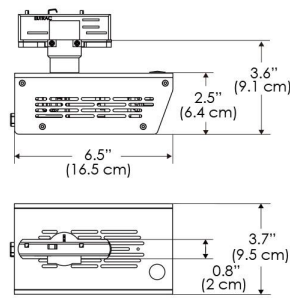

SPECIFICATIONS

Beam Angle	55°
Spectrum Type	AMZ : Plant Flourish & Growth
	TB : Coral Health & Growth
Control	Intensity (0% - 100%), CCT
LED Source	DiCon Dense Matrix LED
Power Draw	175W max
AC Input Voltage	100 - 240V AC, 60Hz
	100 - 277V AC (only CLP)
Cooling	Fan Cooled
Operating Temperature	32 - 104°F (0 - 40°C)
Fixture Weight	1.7lb (~0.8kg)
Power Supply Weight	1.6lb (~0.7kg)

MECHANICAL FIGURES

W500B-TOX/TON

PS

PSX

W500B-CLP

Mounting Bracket Dimensions ALL-CLP

*All -CLP configuration models come with standard DC cables of 6 inches and AC cables of 10 ft.

W500B-TEX

Legacy product

W500B-TG

Legacy product

MECHANICAL FIGURES

W500B-MPT

PSX

US

PHOTOMETRIC DATA

AMZ

Distance		3' (~0.9 m)	5' (~1.5 m)	10' (~3.0 m)
@4000K	fc	711	363	72
	lux	7647	3898	765
@6500K	fc	712	363	72
	lux	7659	3904	766
Beam Diameter		Ø 2.6' (0.8m)	Ø 4.3' (1.3m)	Ø 8.7' (2.6m)

TB

Distance		3' (~0.9 m)	5' (~1.5 m)	10' (~3.0 m)
@10000K	fc	443	159	42
	lux	4758	1711	450
@20000K	fc	105	41	20
	lux	1128	441	209
Beam Diameter		Ø 2.6' (0.8m)	Ø 4.3' (1.3m)	Ø 8.7' (2.6m)