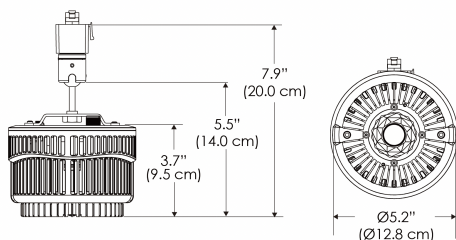

W500B-TG

Legacy product