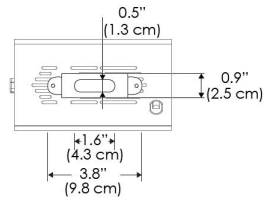

SPECIFICATIONS

Beam Angle	55°
Spectrum Type	AMZ : Plant Flourish & Growth
	TB : Coral Health & Growth
Control	Intensity (0% - 100%), CCT
LED Source	DiCon Dense Matrix LED
Power Draw	175W max
AC Input Voltage	100 - 240V AC, 60Hz
	100 - 277V AC (only CLP)
Cooling	Fan Cooled
Operating Temperature	32 - 104°F (0 - 40°C)
Fixture Weight	1.7lb (~0.8kg)
Power Supply Weight	1.6lb (~0.7kg)

MECHANICAL FIGURES

W500B-TOX/TON

PS

PSX

W500B-CLP

Mounting Bracket Dimensions ALL-CLP

*All -CLP configuration models come with standard DC cables of 6 inches and AC cables of 10 ft.

W500B-TEX

AMZ

Distance		3' (~0.9 m)	5' (~1.5 m)	10' (~3.0 m)
@4000K	fc	711	363	72
	lux	7647	3898	765
@6500K	fc	712	363	72
	lux	7659	3904	766
Beam Diameter		Ø 2.6' (0.8m)	Ø 4.3' (1.3m)	Ø 8.7' (2.6m)

TB

Distance		3' (~0.9 m)	5' (~1.5 m)	10' (~3.0 m)
@10000K	fc	443	159	42
	lux	4758	1711	450
@20000K	fc	105	41	20
	lux	1128	441	209
Beam Diameter		Ø 2.6' (0.8m)	Ø 4.3' (1.3m)	Ø 8.7' (2.6m)