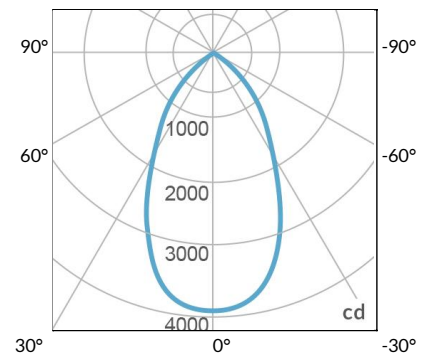

AMZ

Distance		3' (~0.9 m)	5' (~1.5 m)	10' (~3.0 m)
@4000K	fc	711	363	72
	lux	7647	3898	765
@6500K	fc	712	363	72
	lux	7659	3904	766
Beam Diameter		Ø 2.6' (0.8m)	Ø 4.3' (1.3m)	Ø 8.7' (2.6m)

TB

Distance		3' (~0.9 m)	5' (~1.5 m)	10' (~3.0 m)
@10000K	fc	443	159	42
	lux	4758	1711	450
@20000K	fc	105	41	20
	lux	1128	441	209
Beam Diameter		Ø 2.6' (0.8m)	Ø 4.3' (1.3m)	Ø 8.7' (2.6m)

Beam Angle : 55°

Beam Angle : 55°

DMX FOOTPRINT

Amazon Sun		
Channel	1	Intensity
	2	CCT (4000-6500k)

Tuna Blue		
Channel	1	Intensity
	2	CCT (10000-20000k)
	3	Violet
	4	Red
	5	Green