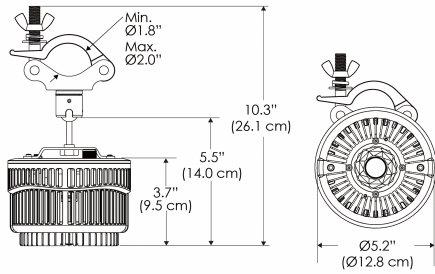

SPECIFICATIONS

Beam Angle	55°
Spectrum Type	AMZ : Plant Flourish & Growth
	TB : Coral Health & Growth
Control	Intensity (0% - 100%), CCT
LED Source	DiCon Dense Matrix LED
Power Draw	175W max
AC Input Voltage	100 - 240V AC, 60Hz
	100 - 277V AC (only CLP)
Cooling	Fan Cooled
Operating Temperature	32 - 104°F (0 - 40°C)
Fixture Weight	1.7lb (~0.8kg)
Power Supply Weight	1.6lb (~0.7kg)

MECHANICAL FIGURES

W500B-TOX/TON

PS

PSX

W500B-CLP

Mounting Bracket Dimensions ALL-CLP

*All -CLP configuration models come with standard DC cables of 6 inches and AC cables of 10 ft.

W500B-TEX

AMZ

Distance		3' (~0.9 m)	5' (~1.5 m)	10' (~3.0 m)
@4000K	fc	711	363	72
	lux	7647	3898	765
@6500K	fc	712	363	72
	lux	7659	3904	766
Beam Diameter		Ø 2.6' (0.8m)	Ø 4.3' (1.3m)	Ø 8.7' (2.6m)

TB

Distance		3' (~0.9 m)	5' (~1.5 m)	10' (~3.0 m)
@10000K	fc	443	159	42
	lux	4758	1711	450
@20000K	fc	105	41	20
	lux	1128	441	209
Beam Diameter		Ø 2.6' (0.8m)	Ø 4.3' (1.3m)	Ø 8.7' (2.6m)