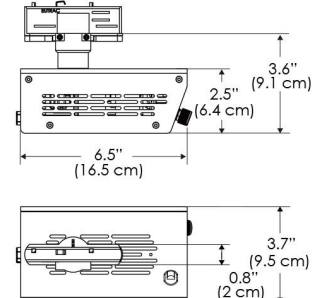

SPECIFICATIONS

Beam Angle	55°
Spectrum Type	AMZ : Plant Flourish & Growth
	TB : Coral Health & Growth
Control	Intensity (0% - 100%), CCT
LED Source	DiCon Dense Matrix LED
Power Draw	175W max
AC Input Voltage	100 - 240V AC, 60Hz
	100 - 277V AC (only CLP)
Cooling	Fan Cooled
Operating Temperature	32 - 104°F (0 - 40°C)
Fixture Weight	1.7lb (~0.8kg)
Power Supply Weight	1.6lb (~0.7kg)

MECHANICAL FIGURES

W500B-TOX/TON

PS

PSX

W500B-CLP

Mounting Bracket Dimensions ALL-CLP

*All -CLP configuration models come with standard DC cables of 6 inches and AC cables of 10 ft.

W500B-TEX

Legacy product

W500B-TG

Legacy product

MECHANICAL FIGURES

W500B-MPT

PSX

US

PHOTOMETRIC DATA

AMZ

Distance		3' (~0.9 m)	5' (~1.5 m)	10' (~3.0 m)
@4000K	fc	711	363	72
	lux	7647	3898	765
@6500K	fc	712	363	72
	lux	7659	3904	766
Beam Diameter		Ø 2.6' (0.8m)	Ø 4.3' (1.3m)	Ø 8.7' (2.6m)

TB

Distance		3' (~0.9 m)	5' (~1.5 m)	10' (~3.0 m)
@10000K	fc	443	159	42
	lux	4758	1711	450
@20000K	fc	105	41	20
	lux	1128	441	209
Beam Diameter		Ø 2.6' (0.8m)	Ø 4.3' (1.3m)	Ø 8.7' (2.6m)