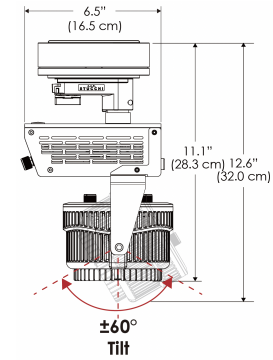

MECHANICAL FIGURES

W500B-TOX/TON

PS

PSX

W500B-CLP

Mounting Bracket Dimensions ALL-CLP

*All -CLP configuration models come with standard DC cables of 6 inches and AC cables of 10 ft.

W500B-TEX

Legacy product

W500B-TG

Legacy product

MECHANICAL FIGURES

W500B-MPT

PSX

US

PHOTOMETRIC DATA

AMZ

Distance		3' (~0.9 m)	5' (~1.5 m)	10' (~3.0 m)
@4000K	fc	711	363	72
	lux	7647	3898	765
@6500K	fc	712	363	72
	lux	7659	3904	766
Beam Diameter		Ø 2.6' (0.8m)	Ø 4.3' (1.3m)	Ø 8.7' (2.6m)

TB

Distance		3' (~0.9 m)	5' (~1.5 m)	10' (~3.0 m)
@10000K	fc	443	159	42
	lux	4758	1711	450
@20000K	fc	105	41	20
	lux	1128	441	209
Beam Diameter		Ø 2.6' (0.8m)	Ø 4.3' (1.3m)	Ø 8.7' (2.6m)