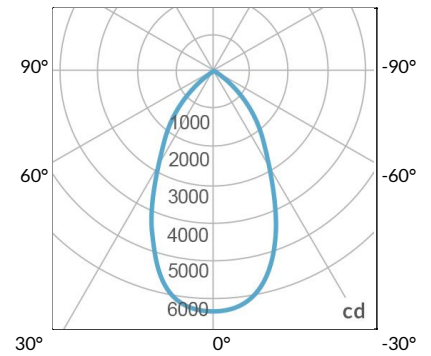

PHOTOMETRIC DATA

AMZ

Distance		3' (~0.9 m)	5' (~1.5 m)	10' (~3.0 m)
@4000K	fc	711	363	72
	lux	7647	3898	765
@6500K	fc	712	363	72
	lux	7659	3904	766
Beam Diameter		Ø 2.6' (0.8m)	Ø 4.3' (1.3m)	Ø 8.7' (2.6m)

TB

Distance		3' (~0.9 m)	5' (~1.5 m)	10' (~3.0 m)
@10000K	fc	443	159	42
	lux	4758	1711	450
@20000K	fc	105	41	20
	lux	1128	441	209
Beam Diameter		Ø 2.6' (0.8m)	Ø 4.3' (1.3m)	Ø 8.7' (2.6m)

Beam Angle : 55°