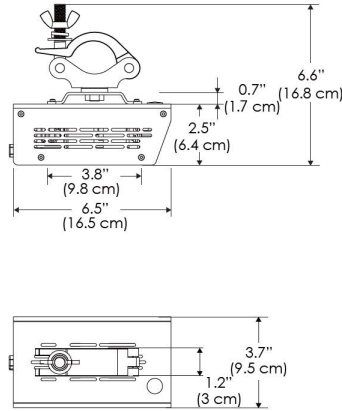

SPECIFICATIONS

Beam Angle	55°
Spectrum Type	AMZ : Plant Flourish & Growth
	TB : Coral Health & Growth
Control	Intensity (0% - 100%), CCT
LED Source	DiCon Dense Matrix LED
Power Draw	175W max
AC Input Voltage	100 - 240V AC, 60Hz
	100 - 277V AC (only CLP)
Cooling	Fan Cooled
Operating Temperature	32 - 104°F (0 - 40°C)
Fixture Weight	1.7lb (~0.8kg)
Power Supply Weight	1.6lb (~0.7kg)

MECHANICAL FIGURES

W500B-TOX/TON

PS

PSX

W500B-CLP

Mounting Bracket Dimensions ALL-CLP

*All -CLP configuration models come with standard DC cables of 6 inches and AC cables of 10 ft.

W500B-TEX

AMZ

Distance		3' (~0.9 m)	5' (~1.5 m)	10' (~3.0 m)
@4000K	fc	711	363	72
	lux	7647	3898	765
@6500K	fc	712	363	72
	lux	7659	3904	766
Beam Diameter		Ø 2.6' (0.8m)	Ø 4.3' (1.3m)	Ø 8.7' (2.6m)

TB

Distance		3' (~0.9 m)	5' (~1.5 m)	10' (~3.0 m)
@10000K	fc	443	159	42
	lux	4758	1711	450
@20000K	fc	105	41	20
	lux	1128	441	209
Beam Diameter		Ø 2.6' (0.8m)	Ø 4.3' (1.3m)	Ø 8.7' (2.6m)