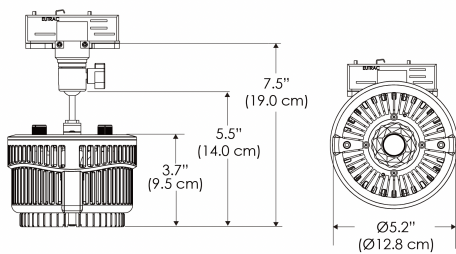

W500B-TEX

Legacy product