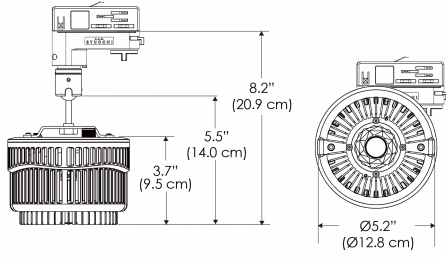

Legacy product

Power Supply & Control

PS Power Supply - Manual Control

US **EU** **277**

PSX Power Supply w/ DMX
 (compatible with TOX/CLP/MPT mount)

US **EU** **277**

Plug/Connection

US US 120V
EU EU 220V
277 US 277V (only with CLP)

SPECIFICATIONS

Beam Angle	55°
Spectrum Type	AMZ : Plant Flourish & Growth
	TB : Coral Health & Growth
Control	Intensity (0% - 100%), CCT
LED Source	DiCon Dense Matrix LED
Power Draw	175W max
AC Input Voltage	100 - 240V AC, 60Hz
	100 - 277V AC (only CLP)
Cooling	Fan Cooled
Operating Temperature	32 - 104°F (0 - 40°C)
Fixture Weight	1.7lb (~0.8kg)
Power Supply Weight	1.6lb (~0.7kg)

MECHANICAL FIGURES

W500B-TOX/TON

PS

PSX

W500B-CLP

Mounting Bracket Dimensions ALL-CLP

*All -CLP configuration models come with standard DC cables of 6 inches and AC cables of 10 ft.

W500B-TEX