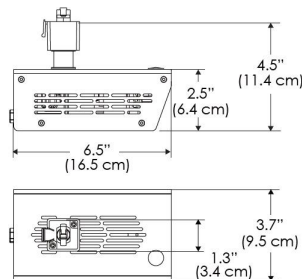

SPECIFICATIONS

Beam Angle	55°
Spectrum Type	AMZ : Plant Flourish & Growth
	TB : Coral Health & Growth
Control	Intensity (0% - 100%), CCT
LED Source	DiCon Dense Matrix LED
Power Draw	175W max
AC Input Voltage	100 - 240V AC, 60Hz
	100 - 277V AC (only CLP)
Cooling	Fan Cooled
Operating Temperature	32 - 104°F (0 - 40°C)
Fixture Weight	1.7lb (~0.8kg)
Power Supply Weight	1.6lb (~0.7kg)

MECHANICAL FIGURES

W500B-TOX/TON

PS

PSX

W500B-CLP

Mounting Bracket Dimensions ALL-CLP

*All -CLP configuration models come with standard DC cables of 6 inches and AC cables of 10 ft.

W500B-TEX

Legacy product

W500B-TG

Legacy product

MECHANICAL FIGURES

W500B-MPT

PSX

US

PHOTOMETRIC DATA

AMZ

Distance		3' (~0.9 m)	5' (~1.5 m)	10' (~3.0 m)
@4000K	fc	711	363	72
	lux	7647	3898	765
@6500K	fc	712	363	72
	lux	7659	3904	766
Beam Diameter		Ø 2.6' (0.8m)	Ø 4.3' (1.3m)	Ø 8.7' (2.6m)

TB

Distance		3' (~0.9 m)	5' (~1.5 m)	10' (~3.0 m)
@10000K	fc	443	159	42
	lux	4758	1711	450
@20000K	fc	105	41	20
	lux	1128	441	209
Beam Diameter		Ø 2.6' (0.8m)	Ø 4.3' (1.3m)	Ø 8.7' (2.6m)