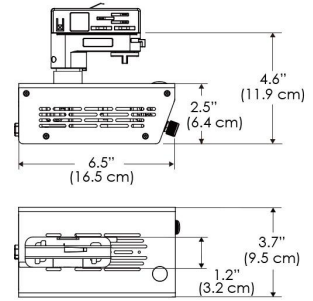

SPECIFICATIONS

Beam Angle	55°
Spectrum Type	AMZ : Plant Flourish & Growth
	TB : Coral Health & Growth
Control	Intensity (0% - 100%), CCT
LED Source	DiCon Dense Matrix LED
Power Draw	175W max
AC Input Voltage	100 - 240V AC, 60Hz
	100 - 277V AC (only CLP)
Cooling	Fan Cooled
Operating Temperature	32 - 104°F (0 - 40°C)
Fixture Weight	1.7lb (~0.8kg)
Power Supply Weight	1.6lb (~0.7kg)

MECHANICAL FIGURES

W500B-TOX/TON

PS

PSX

W500B-CLP

Mounting Bracket Dimensions ALL-CLP

*All -CLP configuration models come with standard DC cables of 6 inches and AC cables of 10 ft.

W500B-TEX

Legacy product

W500B-TG

Legacy product

MECHANICAL FIGURES

W500B-MPT

PSX

US

PHOTOMETRIC DATA

AMZ

Distance		3' (~0.9 m)	5' (~1.5 m)	10' (~3.0 m)
@4000K	fc	711	363	72
	lux	7647	3898	765
@6500K	fc	712	363	72
	lux	7659	3904	766
Beam Diameter		Ø 2.6' (0.8m)	Ø 4.3' (1.3m)	Ø 8.7' (2.6m)

TB

Distance		3' (~0.9 m)	5' (~1.5 m)	10' (~3.0 m)
@10000K	fc	443	159	42
	lux	4758	1711	450
@20000K	fc	105	41	20
	lux	1128	441	209
Beam Diameter		Ø 2.6' (0.8m)	Ø 4.3' (1.3m)	Ø 8.7' (2.6m)